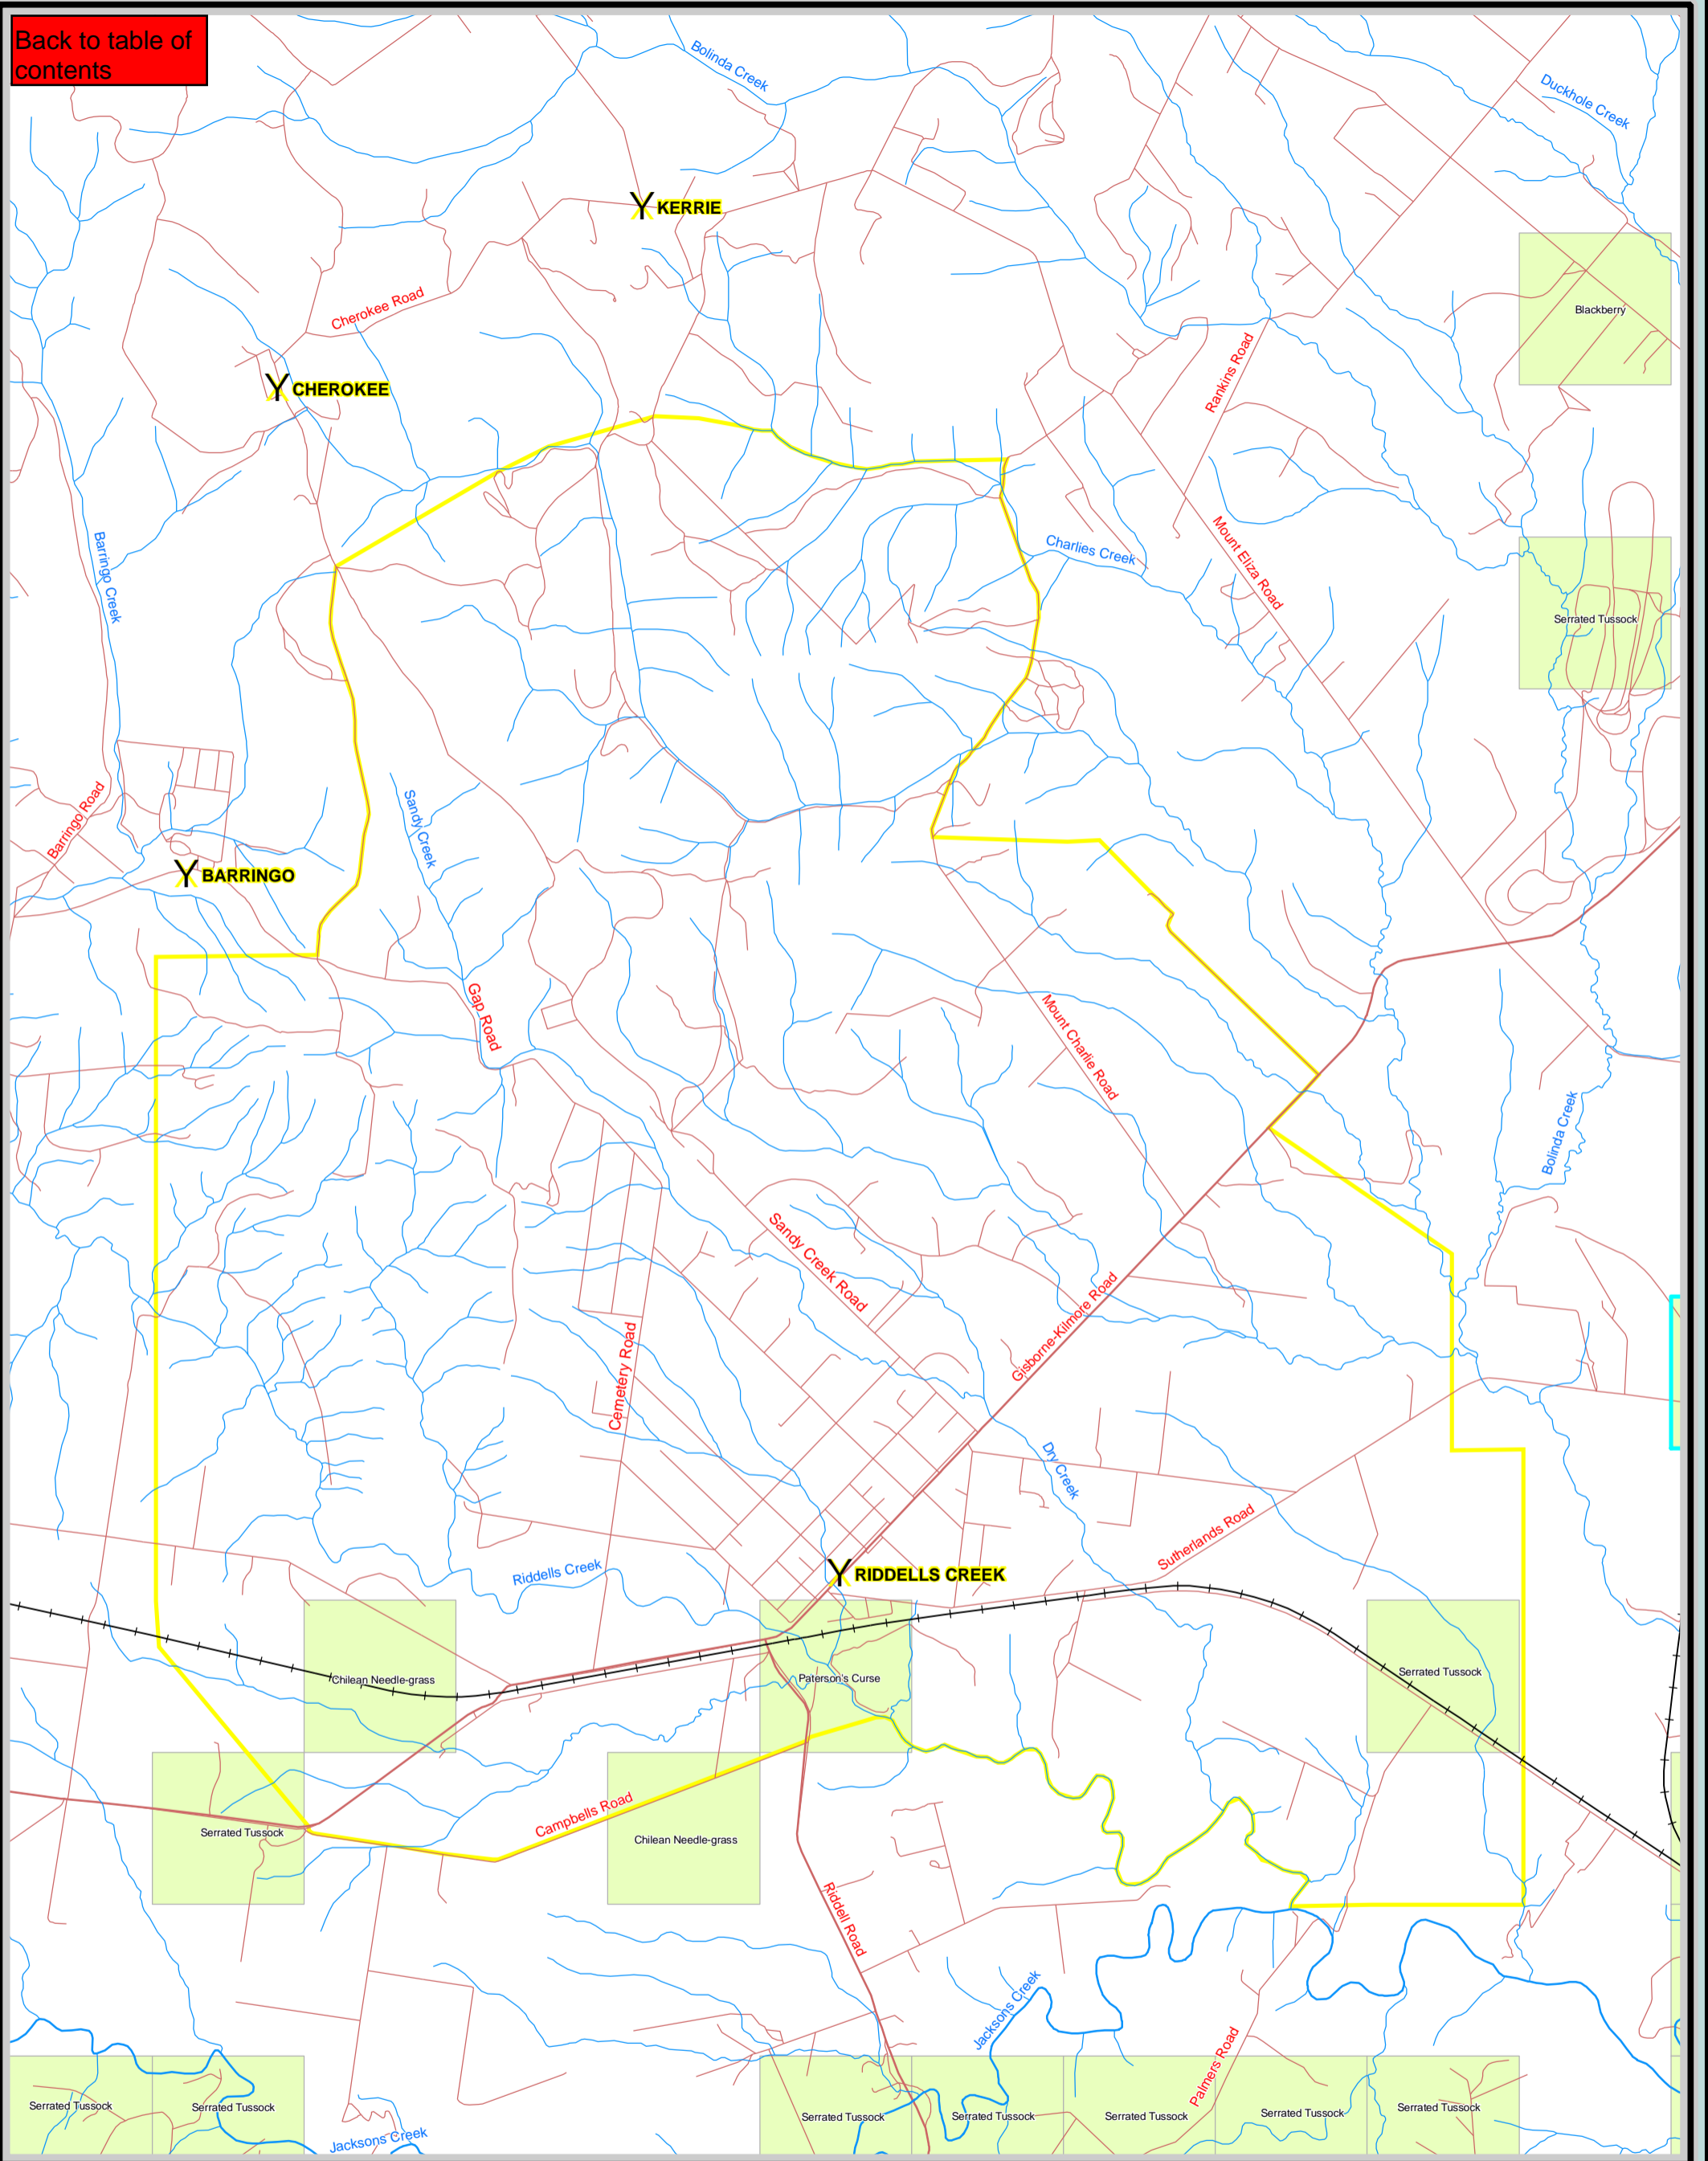

[Back to table of contents](#)

## Riddells Creek Landcare Group

**Pest Plants and Animals**

Port Phillip & Westernport Region

Port Phillip and Westernport

CATCHMENT MANAGEMENT AUTHORITY

- Towns
- Roads
- Railways
- Waterways
- Riddells Creek Landcare Group

- Pest Plants and Animals

Scale 1:40,000

Contains cgdI information © The State of Victoria  
Disclaimer: This publication may be of assistance to you but the State of Victoria and its employees do not guarantee that the publication is without flaw of any kind or is wholly appropriate for your particular purposes and therefore disclaims all liability for any error, loss or other consequence which may arise from you relying on any information in this publication.